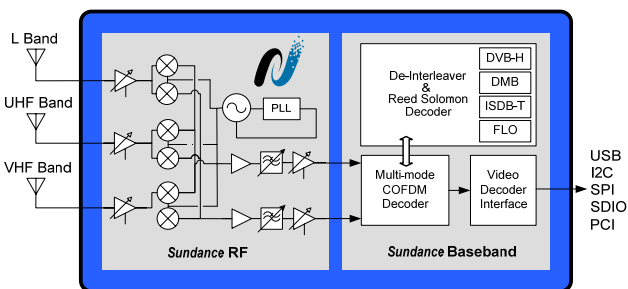

About Newport Media Inc.

Newport Media is a fables semiconductor company that develops, manufactures and sells highly integrated receiver solutions for emerging digital audio and mobile TV broadcasts standards. Newport Media has assembled a management and development team with comprehensive system semiconductor experience in wireless handset and digital set-top box industries. Newport Media's development team leverages its collective experience in these converging industries to develop broadcast multi-media architectures and IC implementations with unprecedented performance, power consumption, size and cost.

For more information visit
www.newportmediainc.com

or contact:

Jim Kamke
Vice President Marketing and Sales
Newport Media Inc.
25371 Commercentre Drive Suite 125
Lake Forest, CA 92630
jkamke@newportmediainc.com

Sundance Series™ block diagram